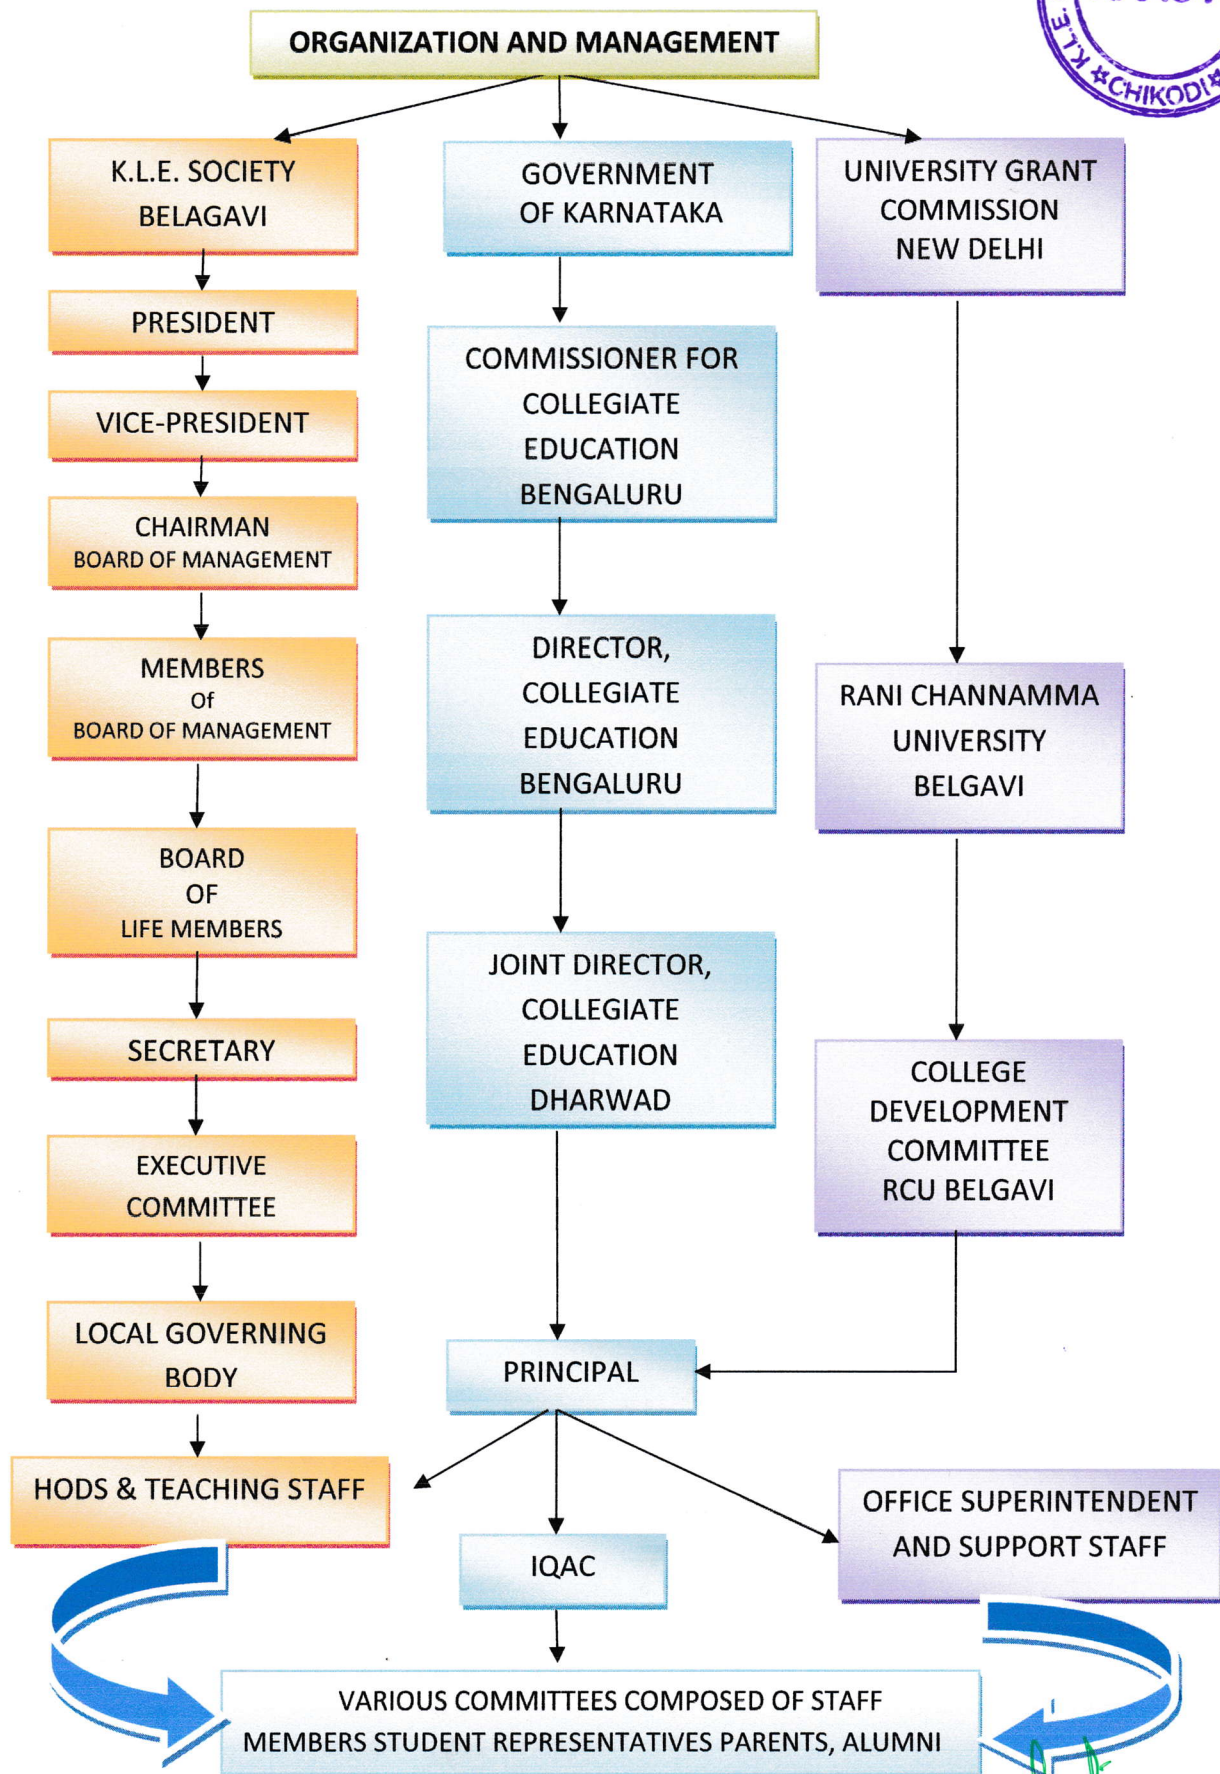

ORGANOGRAM OF THE INSTITUTION

[Signature]
Coordinator
IQAC

[Signature]
PRINCIPAL
KLES'S Basavaprabhu Kore
Arts, Science and Commerce College
CHIKODI - 591 201

COMMITTEES

IQAC
Co-ordinator
Coordinator
IQAC

PRINCIPAL
KLE'S Basavaprabhu Kore
Arts, Science and Commerce College
CHIKODI - 591 201